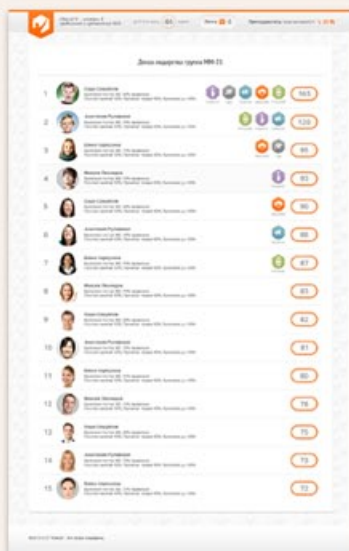

Main user interface showing course content, a leaderboard, and a webinar announcement. The interface includes a navigation bar, a user profile, a course plan, and a list of tasks.

Математика | Русский язык | Английский язык | Обществознание