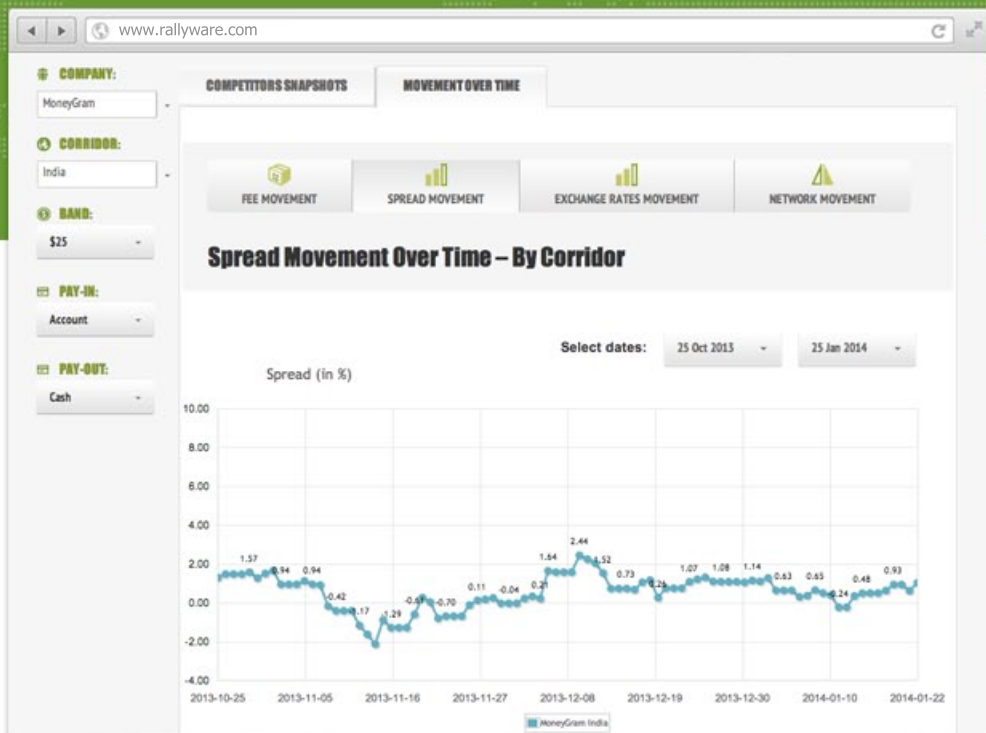

INDUSTRY

Business & finance

DURATION

3 months

Features

- ✓ An automatic web scraper to get exchange rate and fees for different bands.
- ✓ An engine to analyze, extract and normalize the data and store it in a DB.
- ✓ Customizable reporting system with comprehensive charts and graphs generated on request
- ✓ Interactive tools for data customer data analysys.