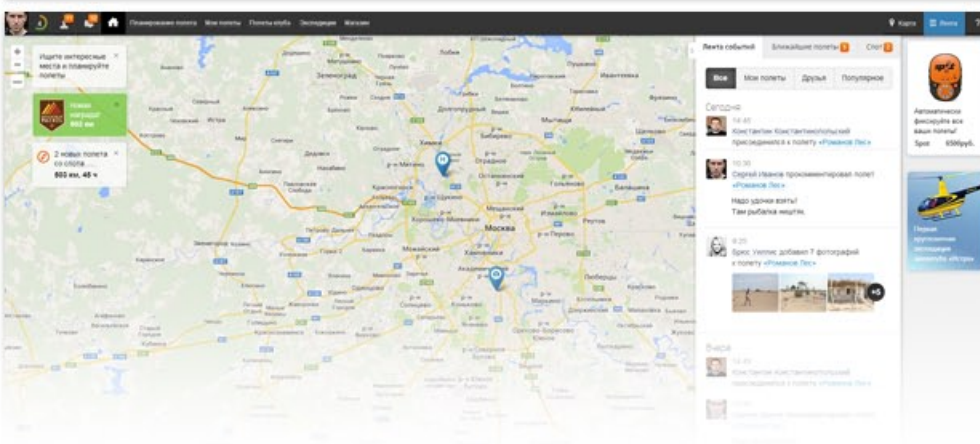

AROUND THE WORLD 2013

Social network for owners of helicopters and those interested in helicopters.

INDUSTRY
Social

DURATION
4 months

Allows participants to:

- ✓ register and participate in club flights and expeditions;
- ✓ create your own expeditions;
- ✓ invite friends;
- ✓ explore the map and create a places on the map, mark them as recommended;
- ✓ create routes;
- ✓ monitor flights (height, range, speed), compare it with the statistics of friends.