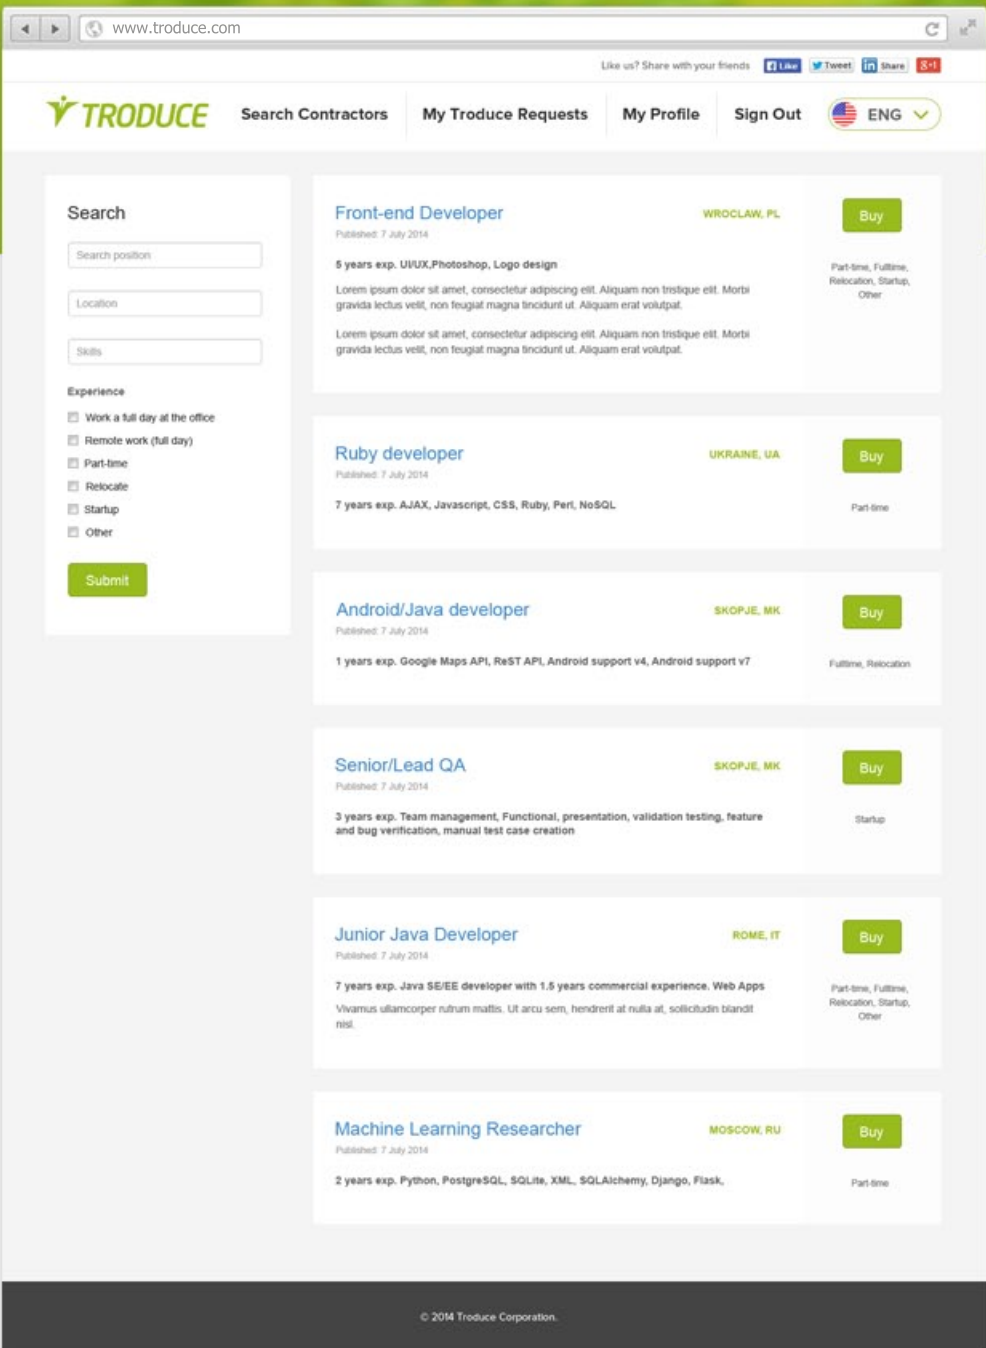

Anonymous Career Opportunities.

For startup companies and anonymous professionals to be introduced locally.

INDUSTRY	DURATION
Education	1 month

Features

- ☒ Anonymous profile
- ☒ Unique searching capabilities.
- ☒ Every applicant is hand screened.
- ☒ Interact easily.