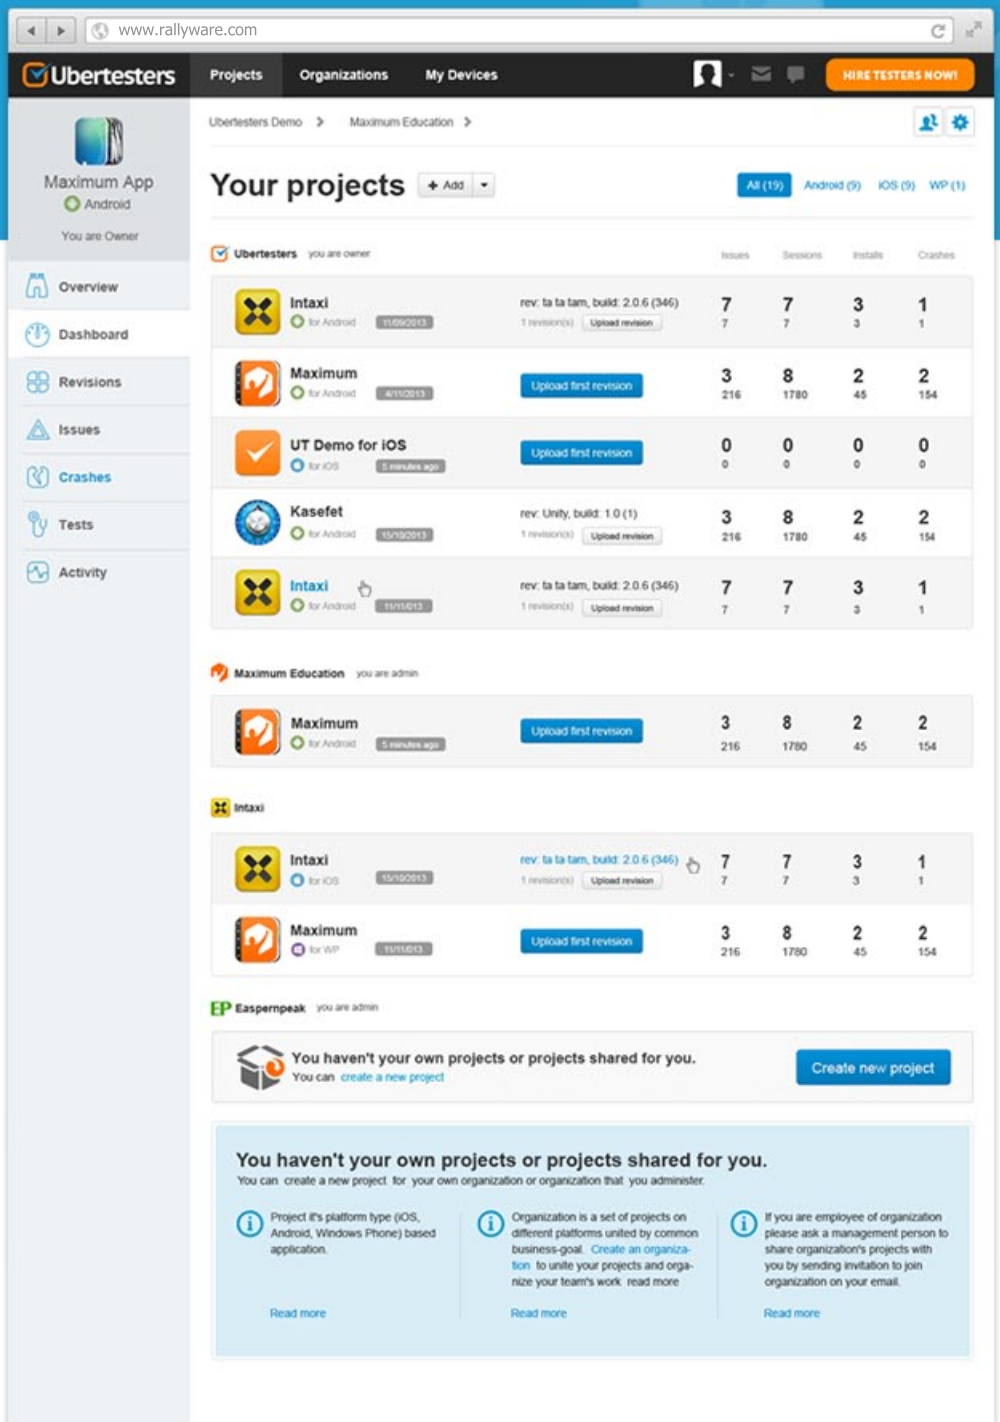

Uber testers is the leading global provider of a cloud-based, process management tool for mobile applications beta testing to ensure an accurate, fast and cost effective mobile testing process that results in high quality, flawless, mobile app.

INDUSTRY	DURATION
App testing	1 year, ongoing

The platform allows users to:

- ☒ Over-the-air app distribution
- ☒ Revision management
- ☒ Ability to assign and test requirements
- ☒ Automatically collects and reports crash data & custom logs
- ☒ Offers in-app bug editing, marking, reporting and user feedback
- ☒ Allows real-time team monitoring
- ☒ Integration with external "Bug-Tracking-System"
- ☒ Provides metrics, statistics & reports for the QA team lead and project manager.