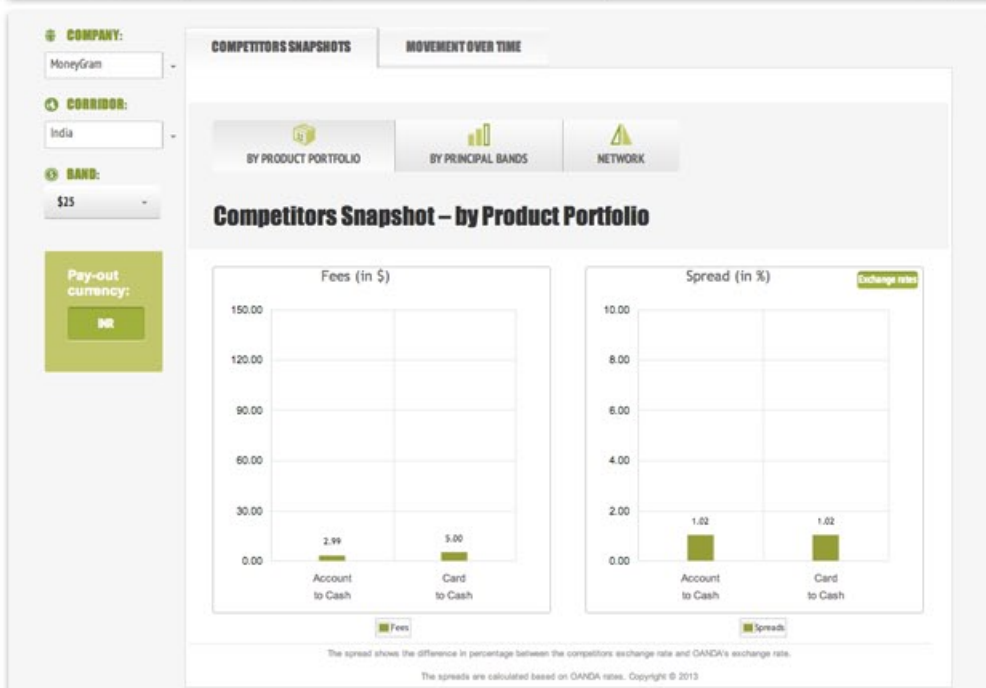

Jonathan Smith Profile Logout

Copyright © 2014 by Rallyware. All Rights Reserved.

A web platform that allows WesternUnion to observe the results of its competitors on daily basis.

Built with Python; Mechanize library; MySQL for DB. Ruby on Rails (for site's backend part); Backbone.js and jQuery libraries.

INDUSTRY

Business & finance

DURATION

3 months

Features

- ✓ An automatic web scraper to get exchange rate and fees for different bands.
- ✓ An engine to analyze, extract and normalize the data and store it in a DB.
- ✓ Customizable reporting system with comprehensive charts and graphs generated on request
- ✓ Interactive tools for data customer data analysys.