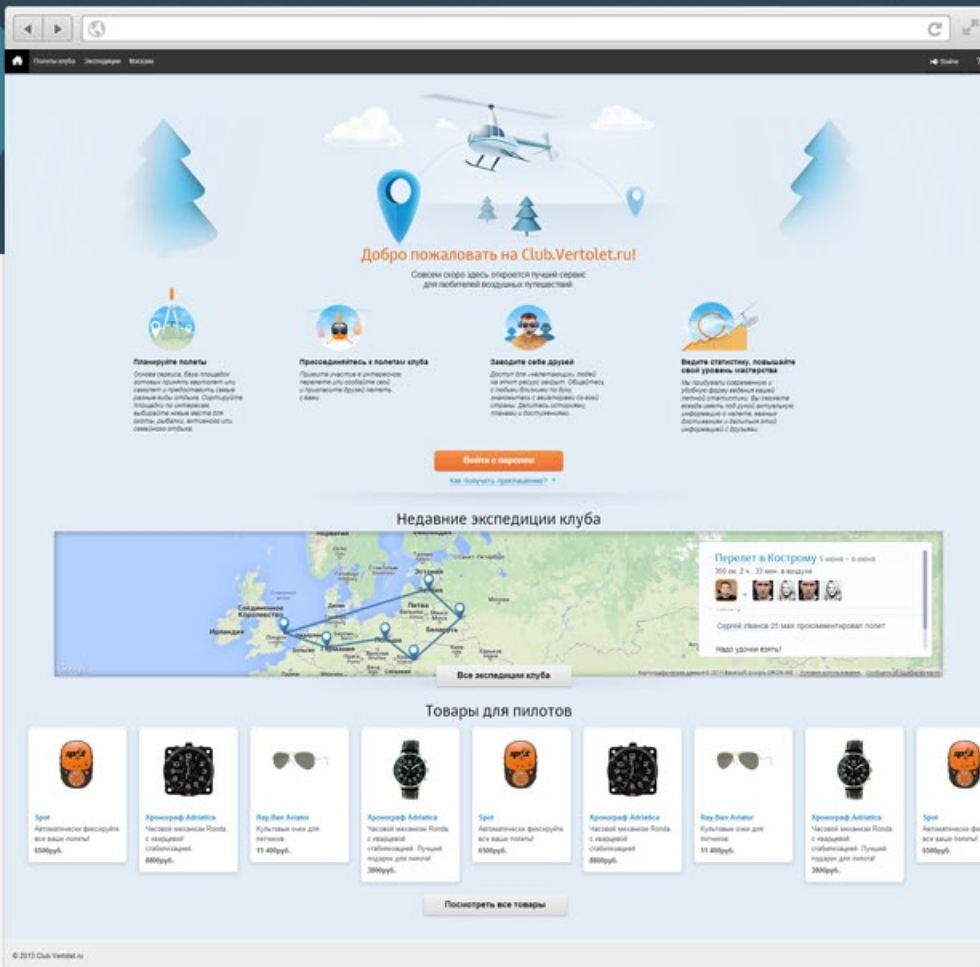

AROUND THE WORLD 2013

Social network for owners of helicopters and those interested in helicopters.

INDUSTRY
Social

DURATION
4 months

Allows participants to:

- ✓ register and participate in club flights and expeditions;
- ✓ create your own expeditions;
- ✓ invite friends;
- ✓ explore the map and create a places on the map, mark them as recommended;
- ✓ create routes;
- ✓ monitor flights (height, range, speed), compare it with the statistics of friends.