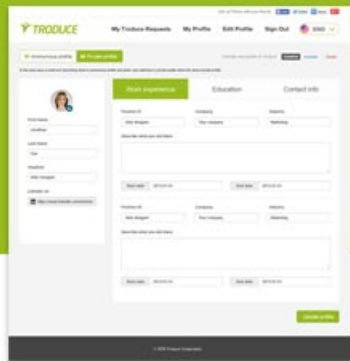

Anonymous Career Opportunities.

For startup companies and anonymous professionals to be introduced locally.

INDUSTRY	DURATION
Education	1 month

Features

- ☒ Anonymous profile
- ☒ Unique searching capabilities.
- ☒ Every applicant is hand screened.
- ☒ Interact easily.